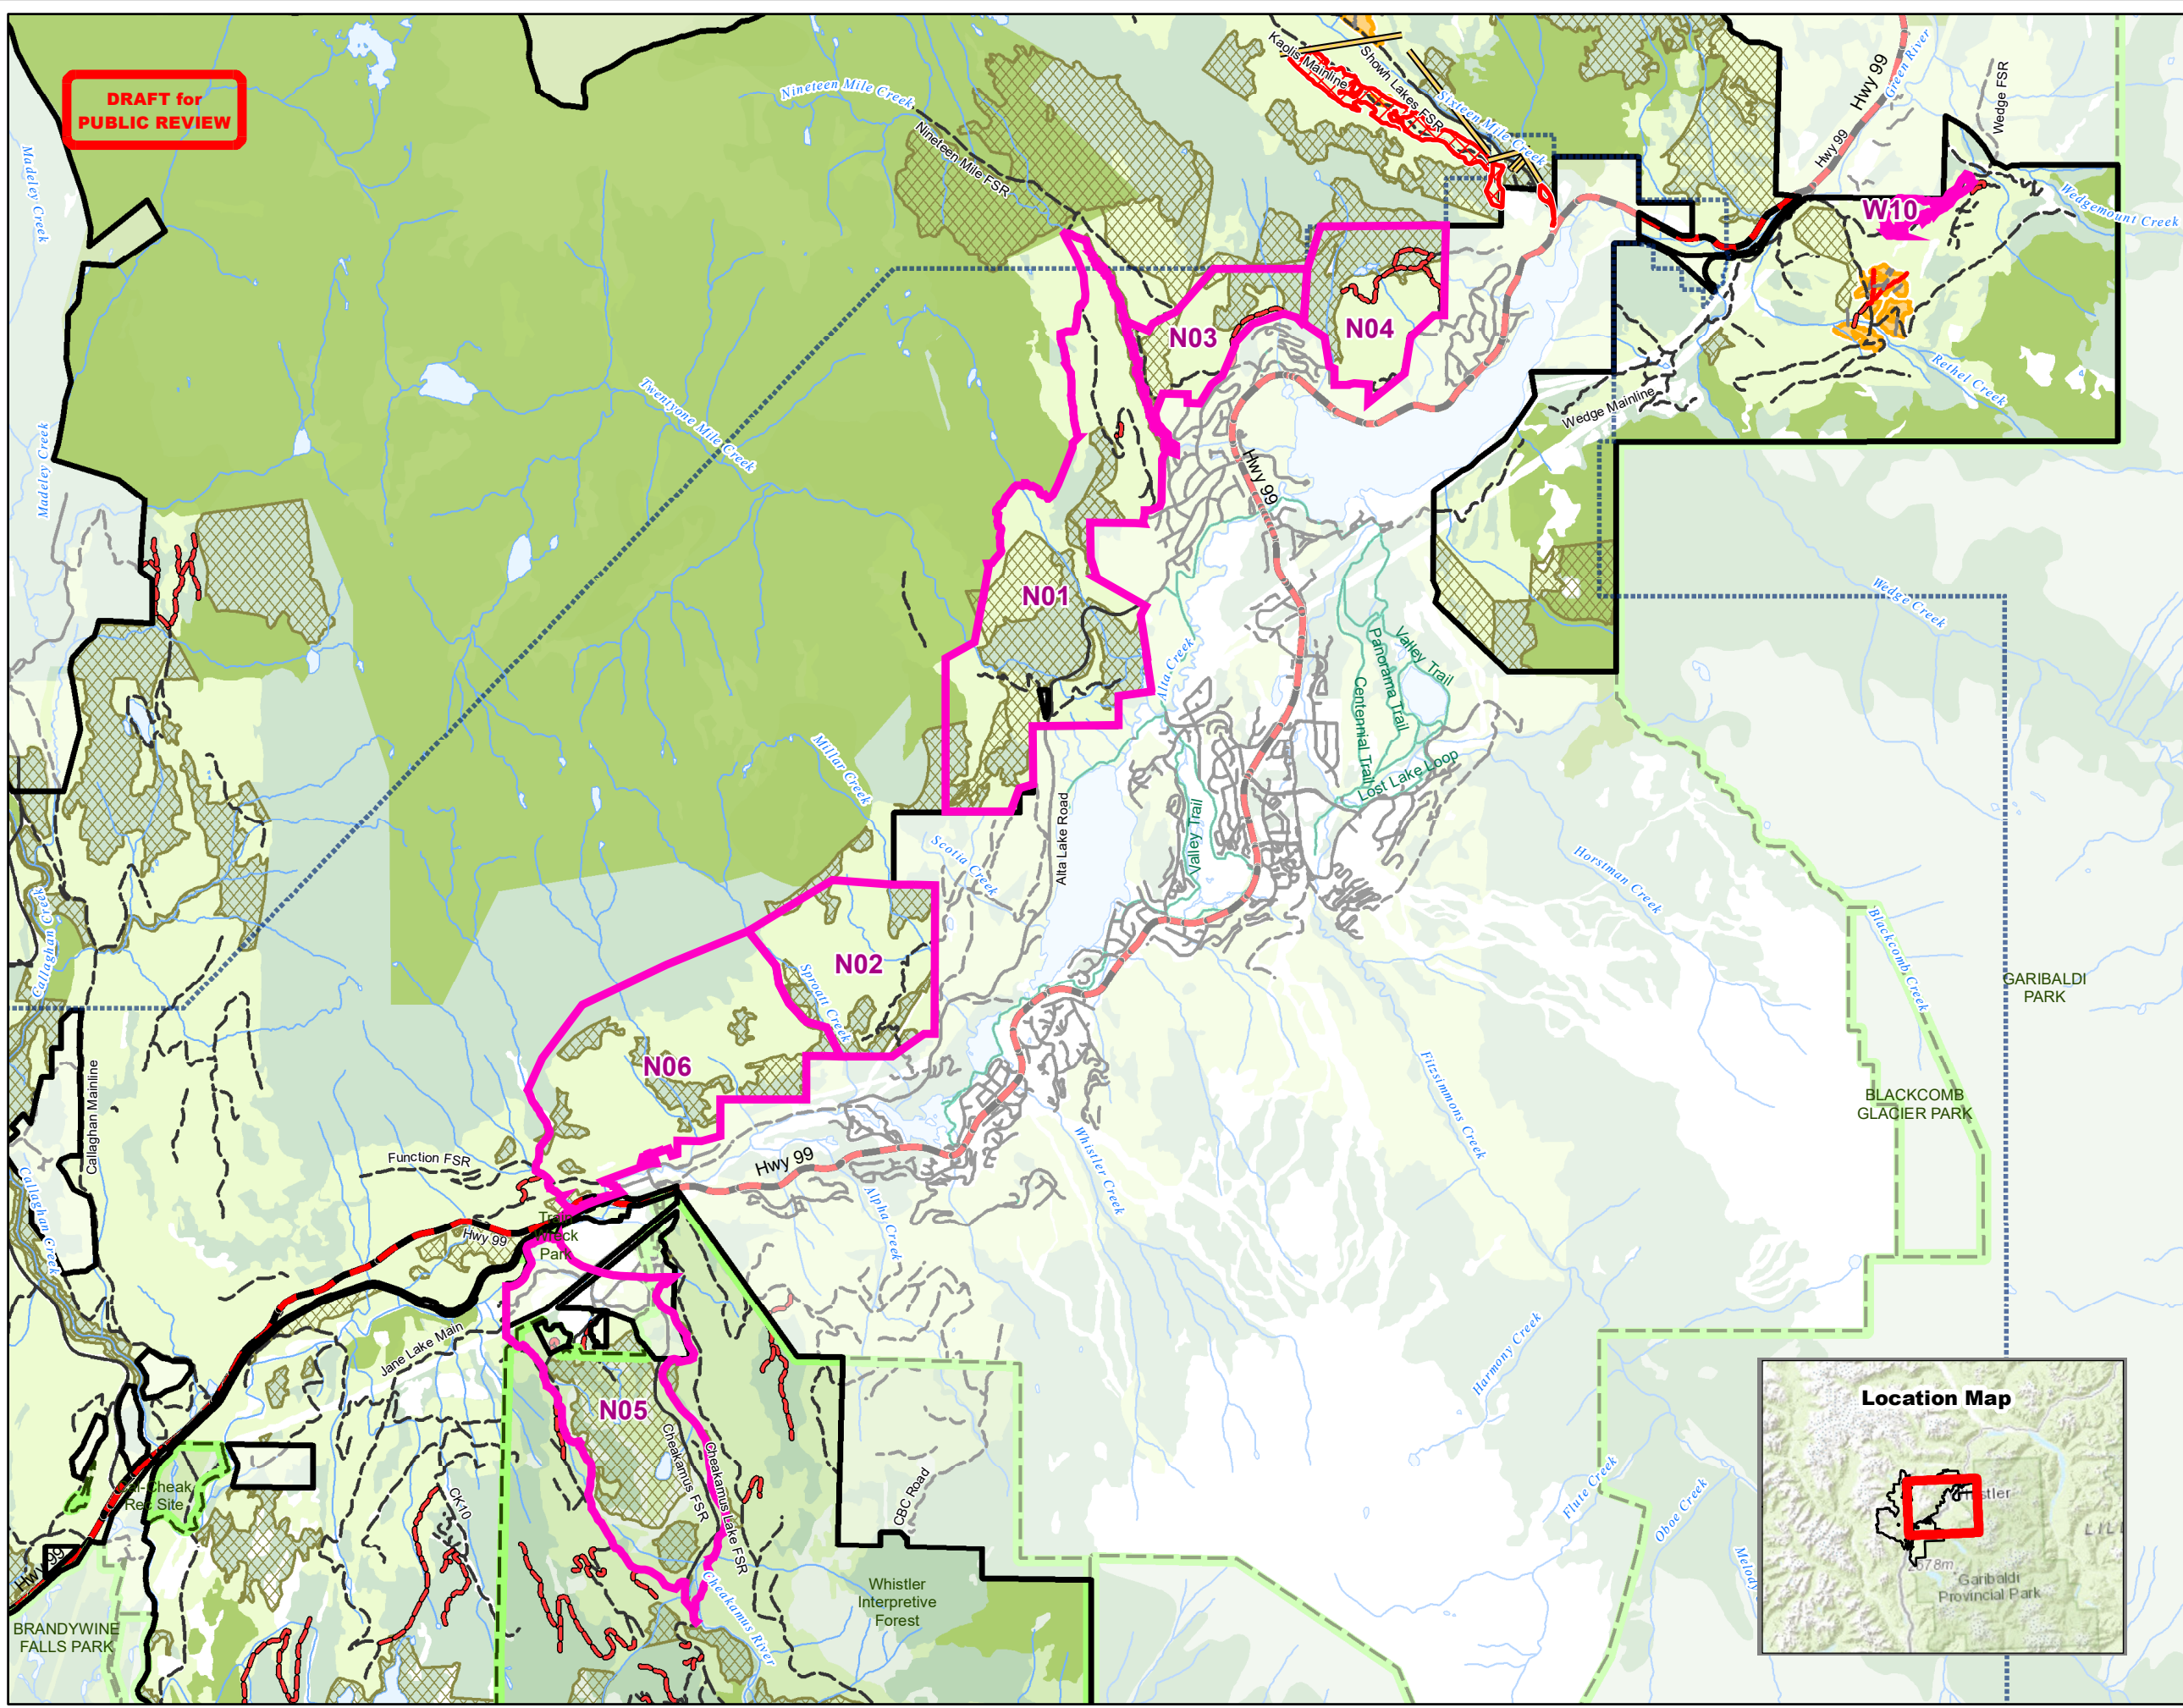

### Cheakamus Community Forest Whistler, British Columbia Wildland - Urban Interface Potential Treatment Areas

- Administrative Boundaries**
  - Community Forest Boundary
  - Resort Municipality of Whistler
- No Harvest Zone**
  - EBM Reserve
  - Protected Area (OGMA/WHA/UWR/Wildlands)
- Forest Age Class**
  - Immature Forest
  - Mature Forest
- Fuel Reduction Treatments**
  - Approved Fuel Reduction Treatment
- Compartment**
  - Potential Areas for Fuel Reduction Treatment
- CCF Harvest Plan 2022**
  - Proposed Cutblock
- Road Status**
  - Built Road
  - Proposed
  - Reconstruction
  - Retired
- Other Roads**
  - Highway
- Hydrology**
  - Lake
  - Stream
- Recreation**
  - Park, Conservancy, Rec Site
  - Paved Trail
  - Zipline

Digital Mapping By:  
**CHARTWELL**