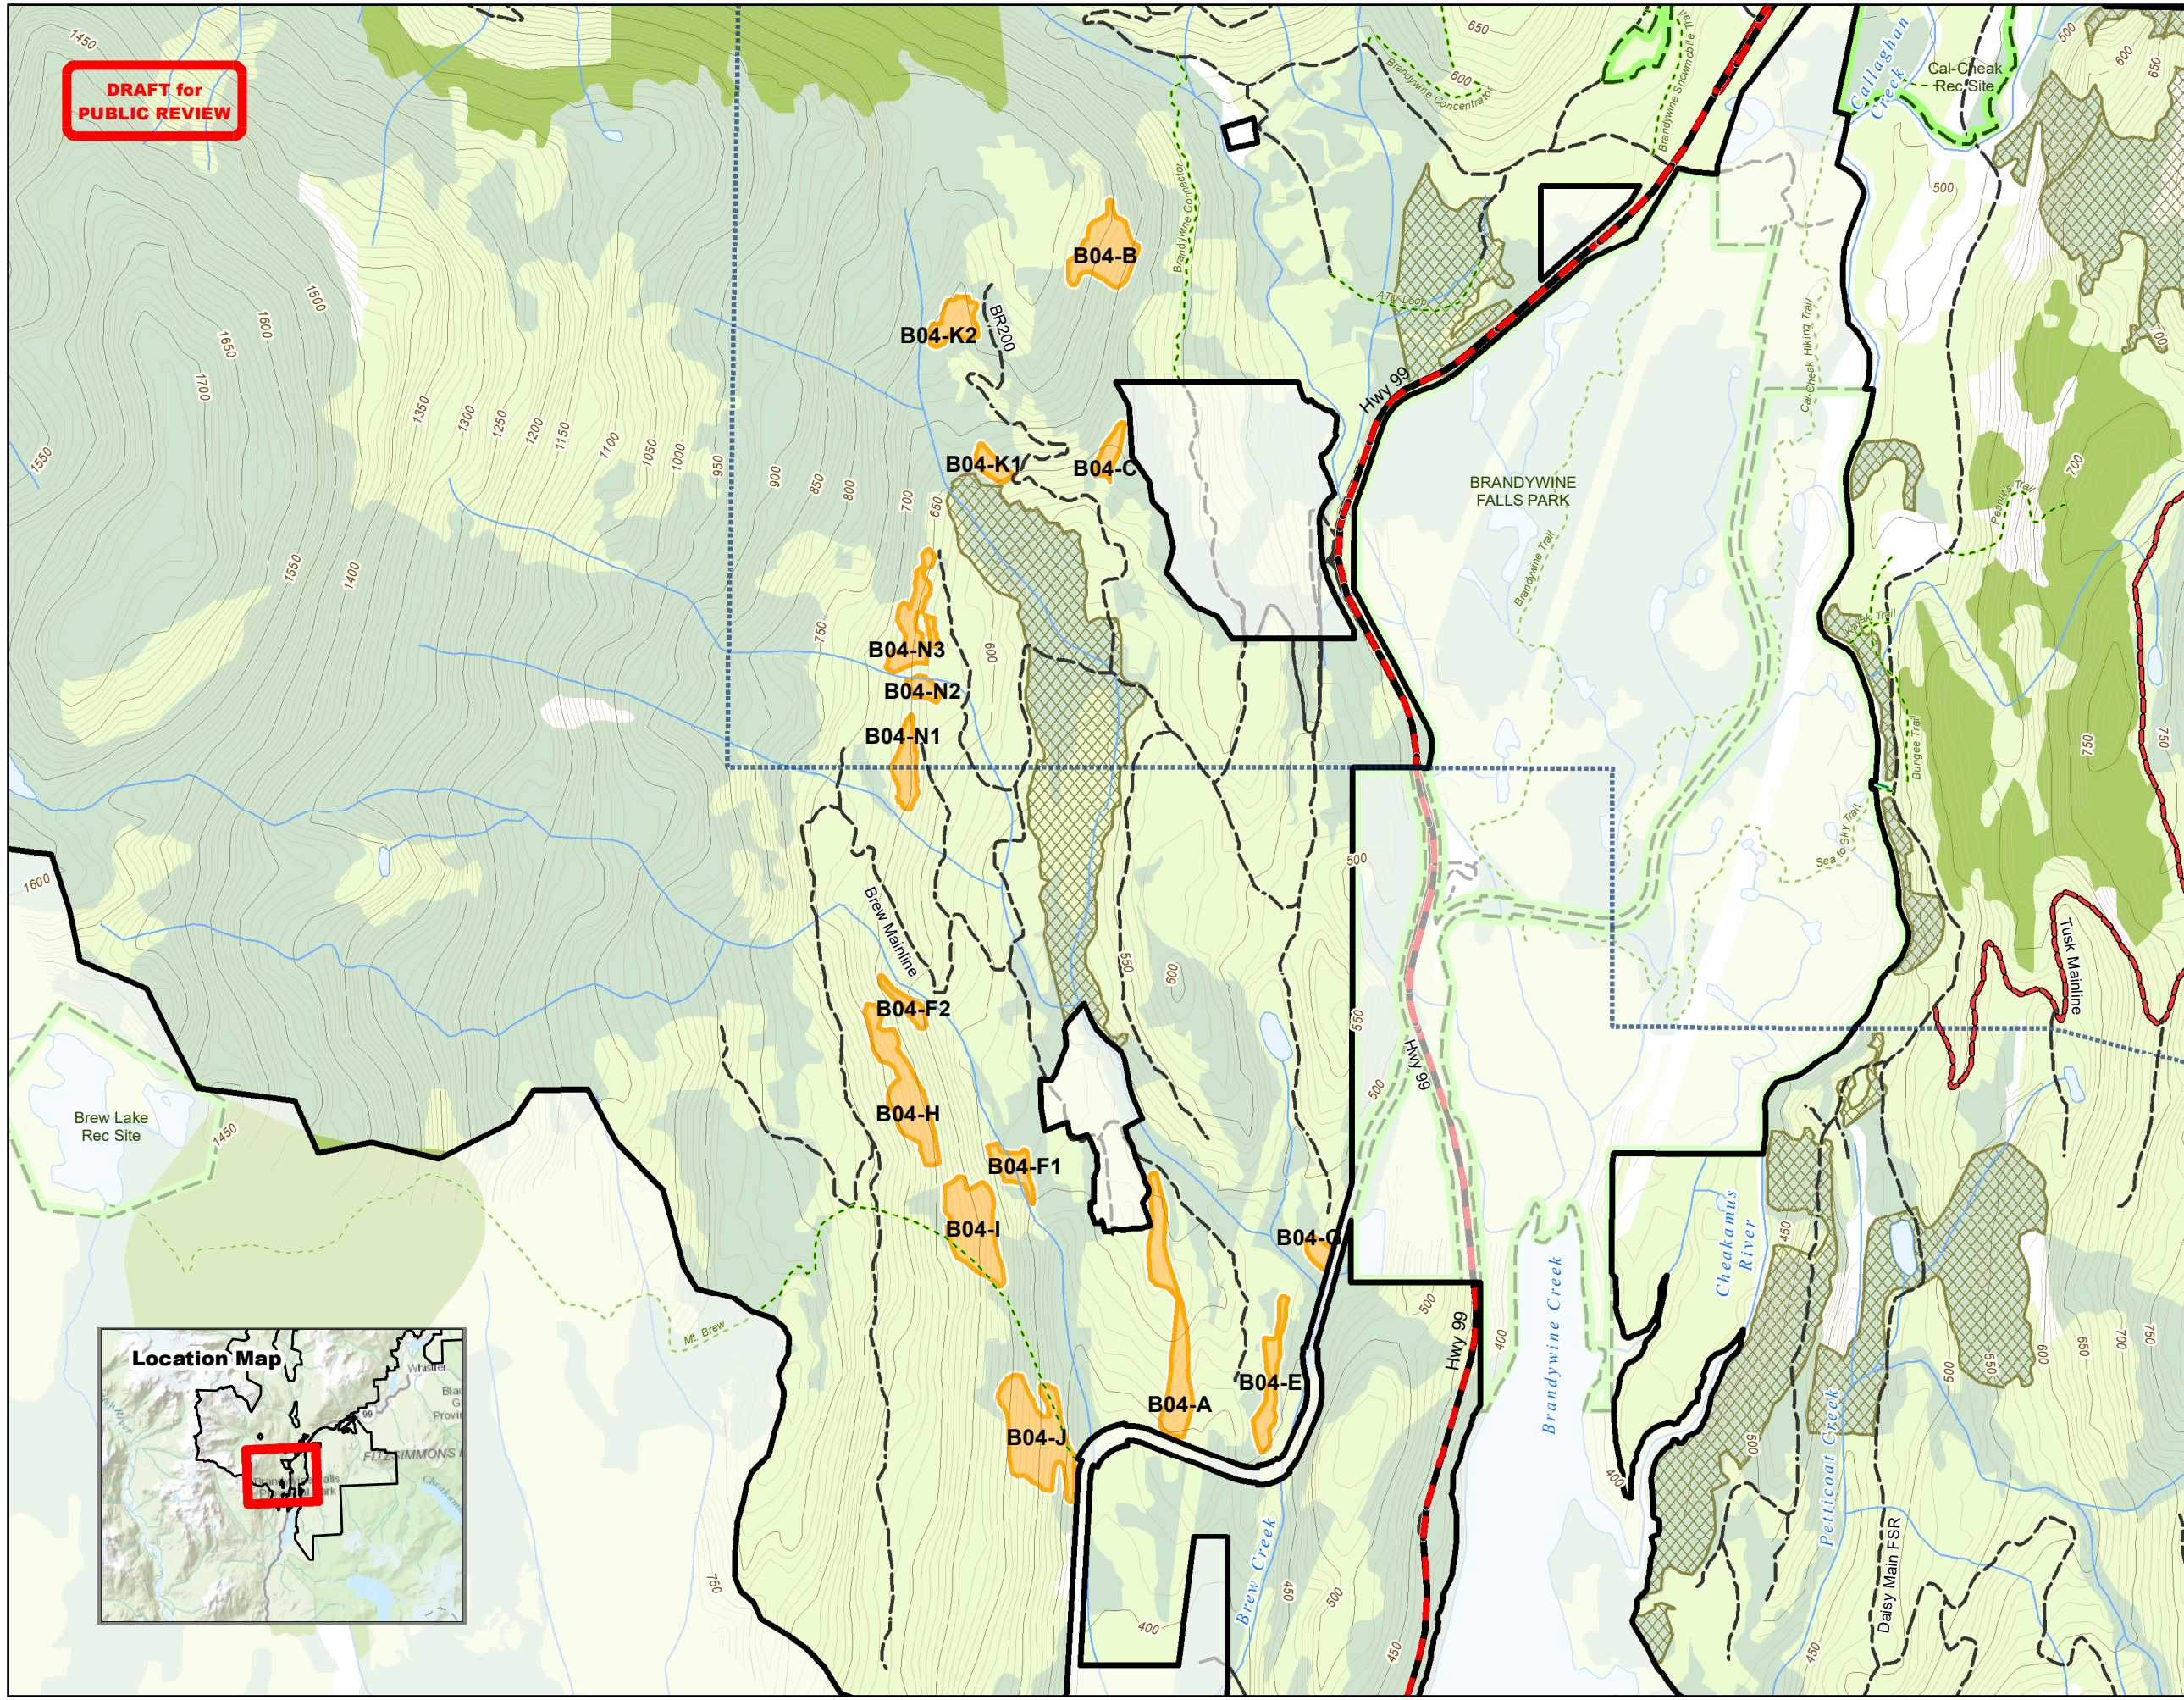

DRAFT for PUBLIC REVIEW

Cheakamus Community Forest Whistler, British Columbia Brew Creek Harvest Plan

- Administrative Boundaries**
 - Community Forest Boundary
 - Resort Municipality of Whistler
- No Harvest Zone**
 - EBM Reserve
 - Protected Area (OGMA/WHA/UWR/Wildlands)
- Forest Age Class**
 - Immature Forest
 - Mature Forest
- CCF Harvest Plan 2022**
 - Proposed Cutblock
- Road Status**
 - Built Road
 - Proposed
 - Reconstruction
 - Retired
- Other Roads**
 - Highway
 - Paved Road
- Hydrology**
 - Lake
 - Stream
- Contours**
 - 50m Contour
 - 10m Contour
- Recreation**
 - Trail
 - Paved Trail
 - Park, Conservancy, Rec Site
 - Zipline

Digital Mapping By:
CHARTWELL