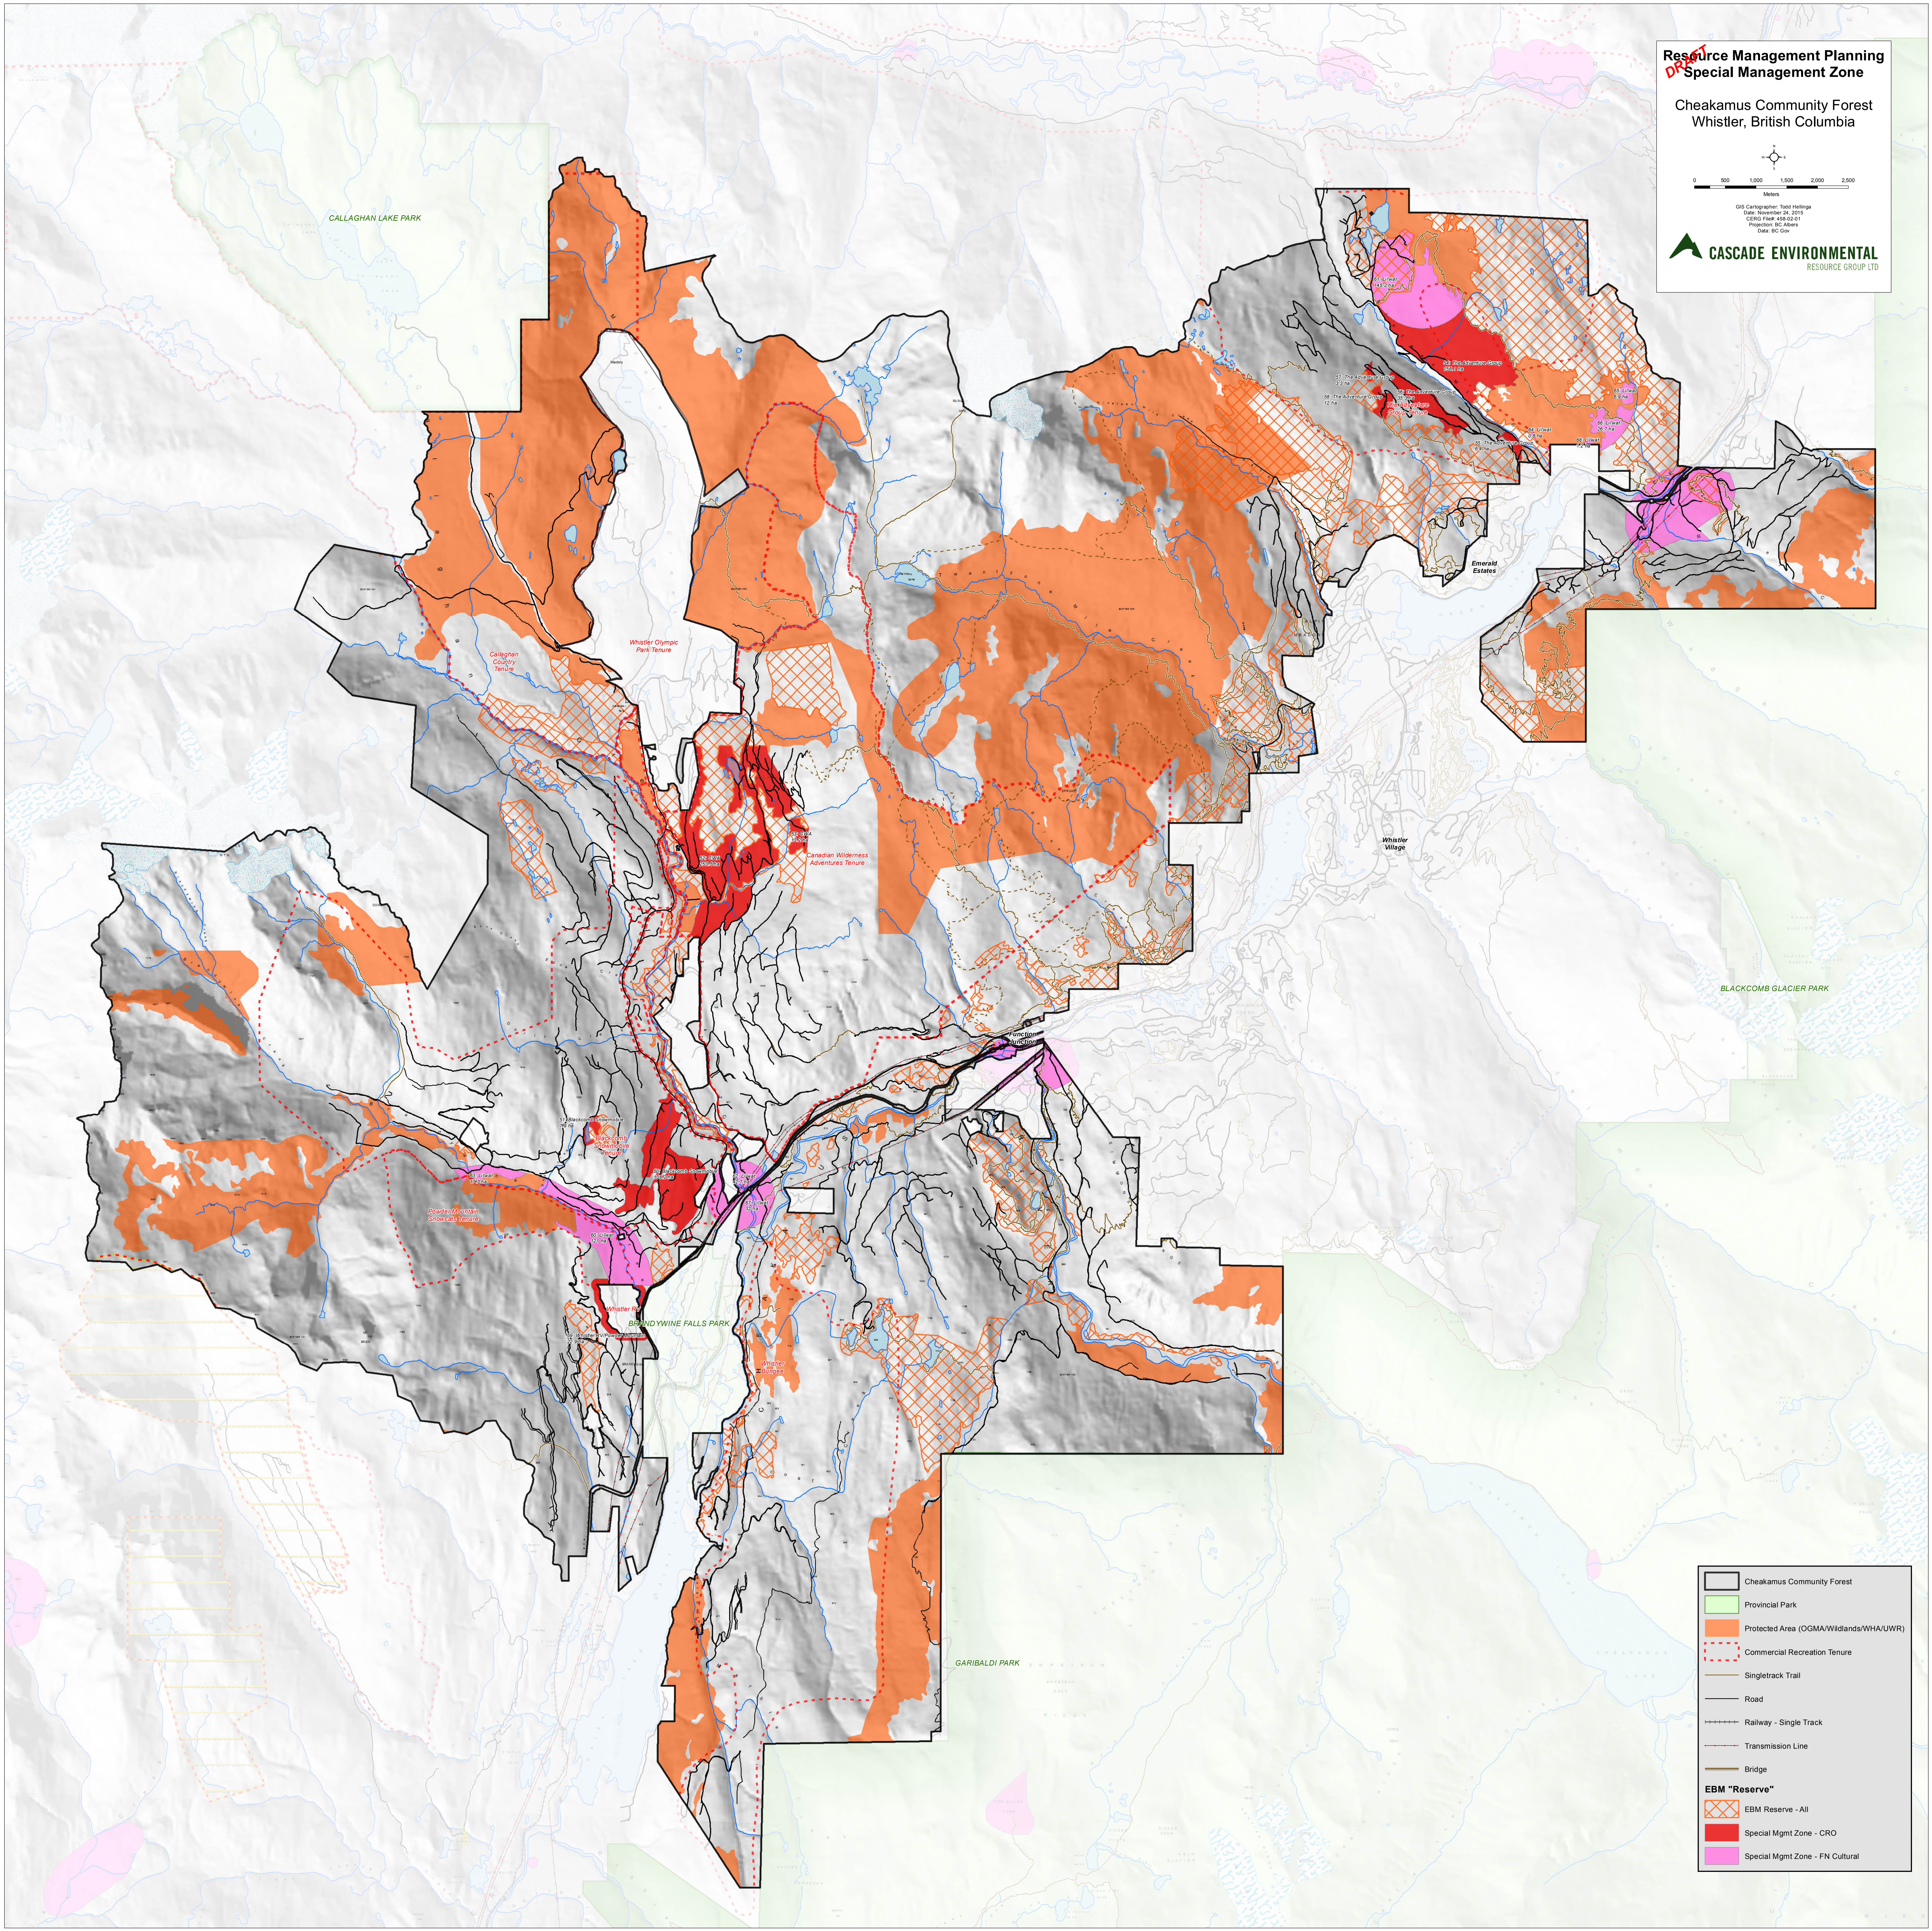

**Resource Management Planning  
Special Management Zone**

**Cheakamus Community Forest  
Whistler, British Columbia**

GSC Contourlines: Road Heights  
Date: November 24, 2015  
CRS: 1983 Year: 4532/2011  
Projection: BC Albers  
Data: BC Gov

**CASCADE ENVIRONMENTAL**  
RESOURCE GROUP LTD

	Cheakamus Community Forest
	Provincial Park
	Protected Area (OGMA/Wildlands/WHA/UWR)
	Commercial Recreation Tenure
	Singletrack Trail
	Road
	Railway - Single Track
	Transmission Line
	Bridge
<b>EBM "Reserve"</b>	
	EBM Reserve - All
	Special Mgmt Zone - CRO
	Special Mgmt Zone - FN Cultural